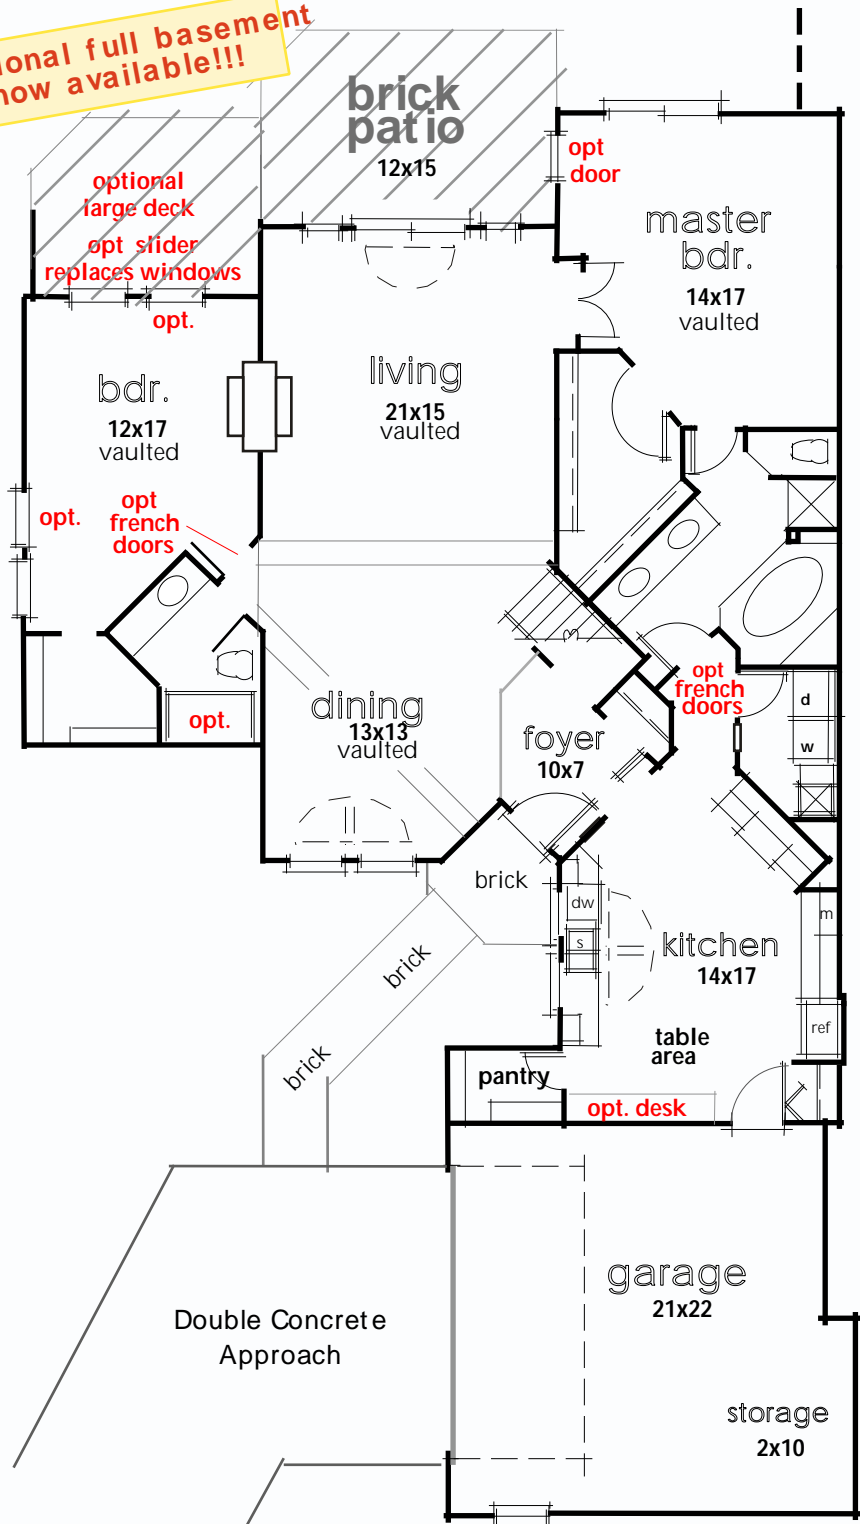

Ranch Model with three bedrooms, den, loft & bonus room up

This our largest most striking "Limited Edition" Ranch Villa Home features two and a half full baths, soaring 20' vaulted ceilings and an extra large gourmet kitchen with walk-in pantry. This exquisite home includes a dramatic loft, lovely two sided fireplace, stunning arched windows, a huge master bedroom suite, a secluded den and more which must truly be seen to be appreciated.

optional full basement now available!!!

"Limited Edition" Series Standard Features

- u Double sided fireplace
- u Self-cleaning electric range
- u Deluxe 20 cu.ft. refrigerator
- u Central air conditioning
- u Oak doors and oak trim
- u Custom corner soaking tub
- u Seperate master bath shower
- u Raised panel kitchen cabinets
- u Textured ceramic tile floors
- u High efficiency gas furnace
- u Large secluded brick patio
- u Large double car garage
- u Beautiful french doors
- u Kitchen table area
- u Custom recess lighting
- u Arch top kitchen windows
- u Large laundry room w/tub
- u 2nd skylight in main bath
- u Stealth garage door opener
- u Cedar look lap siding
- u Soaring vaulted ceilings
- u Much, much, more...

Note: Finishing Bonus Rooms adds to association fee

Second Floor