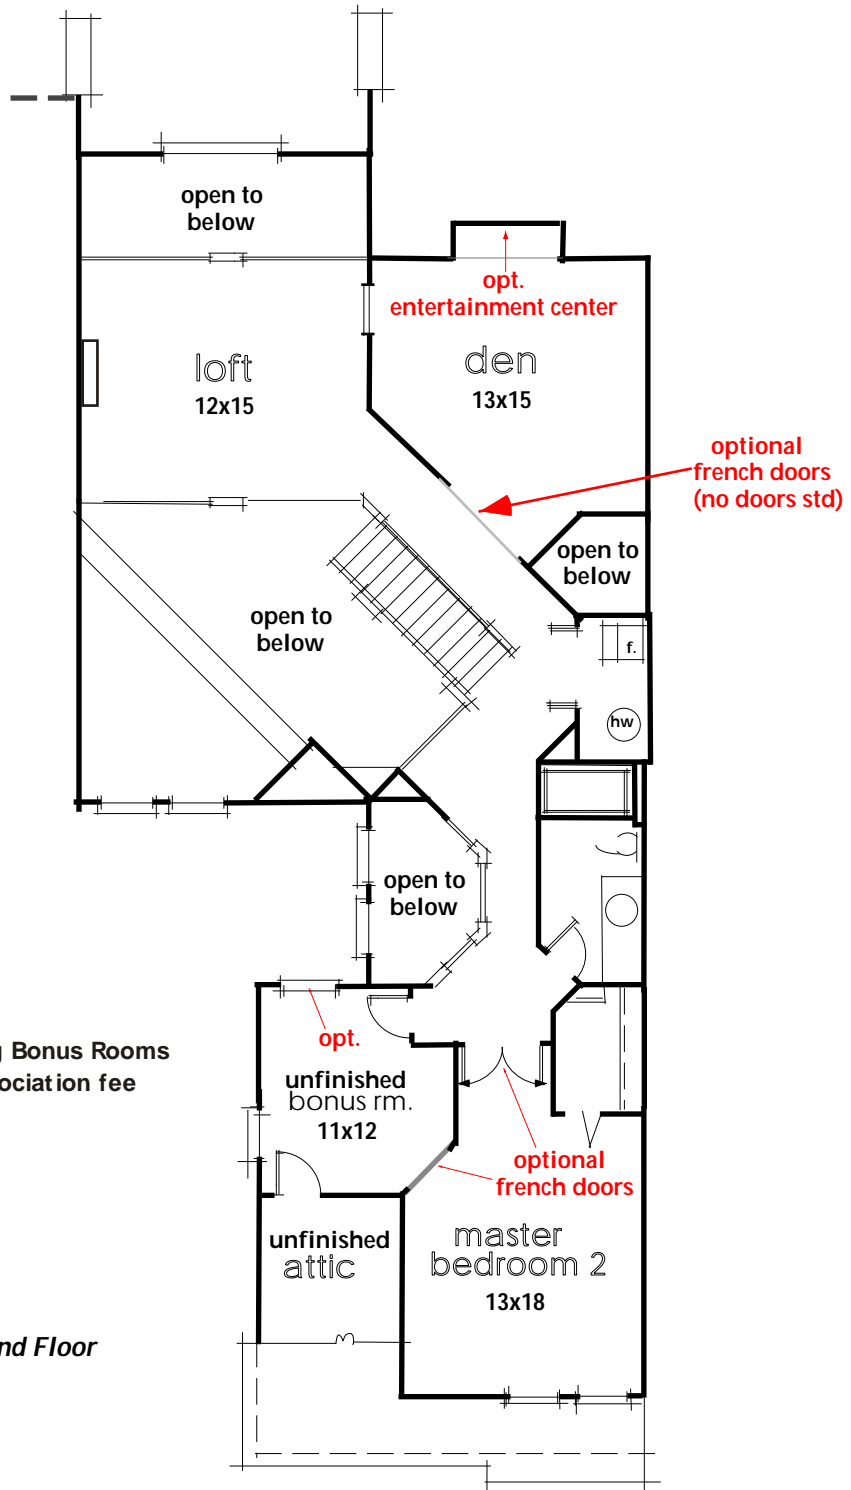

Ranch Model with three bedrooms, den, loft & bonus room up

This our largest most striking "Limited Edition" Ranch Villa Home features two and a half full baths, soaring 20' vaulted ceilings and an extra large gourmet kitchen with walk-in pantry. This exquisite home includes a dramatic loft, lovely two sided fireplace, stunning arched windows, a huge master bedroom suite, a secluded den and more which must truly be seen to be appreciated.

optional full basement now available!!!

"Limited Edition" Series Standard Features

- u Double sided fireplace
- u Self-cleaning electric range
- u Deluxe 20 cu.ft. refrigerator
- u Central air conditioning
- u Oak doors and oak trim
- u Custom corner soaking tub
- u Seperate master bath shower
- u Raised panel kitchen cabinets
- u Textured ceramic tile floors
- u High efficiency gas furnace
- u Large secluded brick patio
- u Large double car garage
- u Beautiful french doors
- u Kitchen table area
- u Custom recess lighting
- u Arch top kitchen windows
- u Large laundry room w/tub
- u 2nd skylight in main bath
- u Stealth garage door opener
- u Cedar look lap siding
- u Soaring vaulted ceilings
- u Much, much, more...

Note: Finishing Bonus Rooms adds to association fee

Second Floor