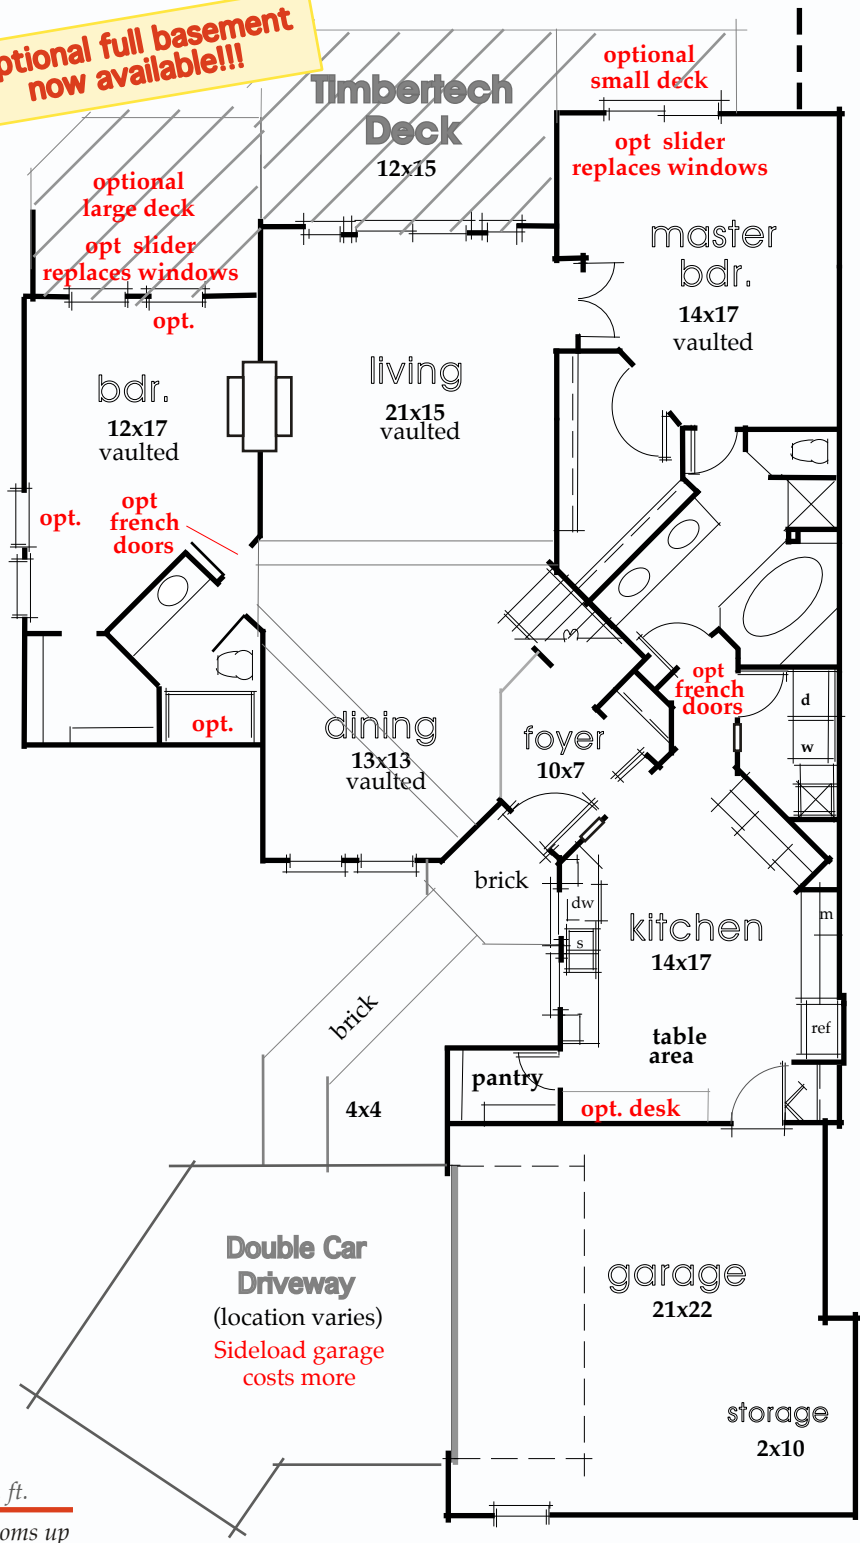

Linden P V-M Two Bedroom Ranch with loft & two bonus rooms up 2178 Sq. Ft.

Linden P V-L Three Bedroom Ranch with loft, bedroom and bonus room up 2458 Sq. Ft.

Ranch Models with loft, two or three bedrooms & bonus room up

large

These two large "Limited Edition" Ranch Villa Homes both feature two full baths or more, soaring 20' vaulted ceilings, two custom skylights and an extra large gourmet kitchen with walk-in pantry. These exquisite ranch homes also includes a dramatic loft, lovely two sided fireplace, stunning arched windows, a huge master bedroom suite, french doors, all tiled floors and much, much, more...

optional full basement now available!!!

"Limited Edition" Series Standard Features

- ◆ Double sided fireplace
- ◆ Self-cleaning electric range
- ◆ Deluxe 20 cu.ft. refrigerator
- ◆ Central air conditioning
- ◆ Oak doors and oak trim
- ◆ Custom corner soaking tub
- ◆ Separate master bath shower
- ◆ Raised panel kitchen cabinets
- ◆ Ceramic tile floors
- ◆ High efficiency gas furnace
- ◆ Extra large "Timbertech" deck
- ◆ Large double car garage
- ◆ Beautiful french doors
- ◆ Kitchen table area
- ◆ Custom recess lighting
- ◆ Arch top kitchen windows
- ◆ Large laundry room w/ tub
- ◆ 2nd skylight in main bath
- ◆ Stealth garage door opener
- ◆ Cedar look lap siding
- ◆ Soaring vaulted ceilings
- ◆ Much, much, more...

Linden P V-M 2178 sq. ft.

Two bedroom ranch with loft & two bonus rooms up

Linden P V-L 2458 sq. ft.

Three bedroom ranch with loft, bdr. & bonus room up

First Floor