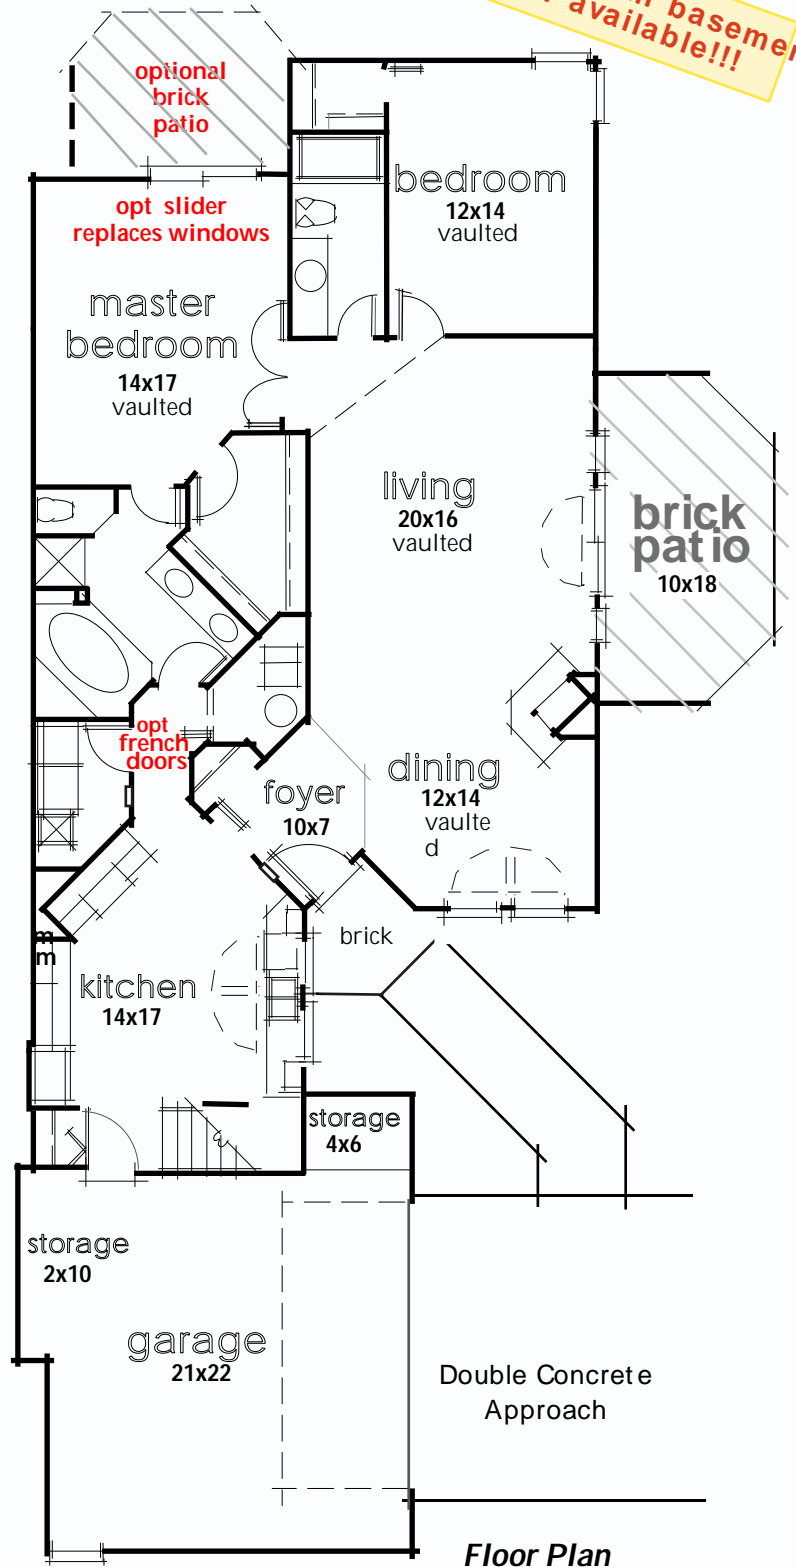

**Two Bedroom Ranch with kitchen loft**

**optional full basement now available!!!**

*This striking "Limited Edition" Ranch Villa Home features an extra-large gourmet kitchen, two luxurious full baths, soaring 20' vaulted ceilings and a dramatic glass railed loft overlooking the kitchen. This exquisite home also includes stunning arched windows, a lovely two sided fireplace, all tiled floors, a huge master bedroom suite with french doors and much, much, more...*

**"Limited Edition" Series Standard Features**

- u Double sided fireplace
- u Self-cleaning electric range
- u Deluxe 20 cu.ft. refrigerator
- u Central air conditioning
- u Oak doors and oak trim
- u Custom corner soaking tub
- u Separate master bath shower
- u Raised panel kitchen cabinets
- u Ceramic tile floors
- u High efficiency gas furnace
- u Large private brick patio
- u Large double car garage
- u Beautiful french doors
- u Kitchen table area
- u Custom recess lighting
- u Arch top kitchen windows
- u Large laundry room w/tub
- u 2nd skylight in main bath
- u Stealth garage door opener
- u Cedar look lap siding
- u Soaring vaulted ceilings
- u Much, much, more...

**Floor Plan**

Cherry VH-SK/L

1878 Sq. Ft.

*Two Bedroom Ranch with kitchen loft*