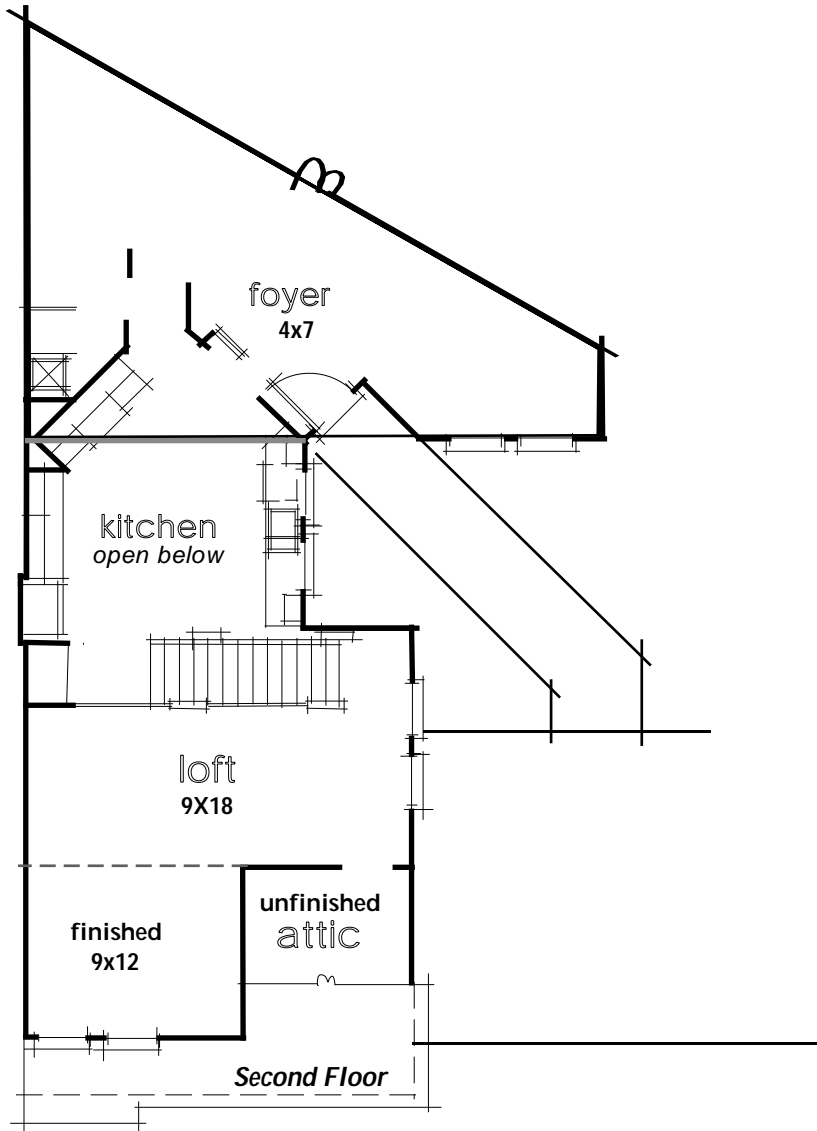

**Two Bedroom Ranch with kitchen loft**

**optional full basement now available!!!**

*This striking "Limited Edition" Ranch Villa Home features an extra-large gourmet kitchen, two luxurious full baths, soaring 20' vaulted ceilings and a dramatic glass railed loft overlooking the kitchen. This exquisite home also includes stunning arched windows, a lovely two sided fireplace, all tiled floors, a huge master bedroom suite with french doors and much, much, more...*

**"Limited Edition" Series Standard Features**

- u Double sided fireplace
- u Self-cleaning electric range
- u Deluxe 20 cu.ft. refrigerator
- u Central air conditioning
- u Oak doors and oak trim
- u Custom corner soaking tub
- u Separate master bath shower
- u Raised panel kitchen cabinets
- u Ceramic tile floors
- u High efficiency gas furnace
- u Large private brick patio
- u Large double car garage
- u Beautiful french doors
- u Kitchen table area
- u Custom recess lighting
- u Arch top kitchen windows
- u Large laundry room w/tub
- u 2nd skylight in main bath
- u Stealth garage door opener
- u Cedar look lap siding
- u Soaring vaulted ceilings
- u Much, much, more...

**Floor Plan**

Cherry VH-SK/L

1878 Sq. Ft.

*Two Bedroom Ranch with kitchen loft*